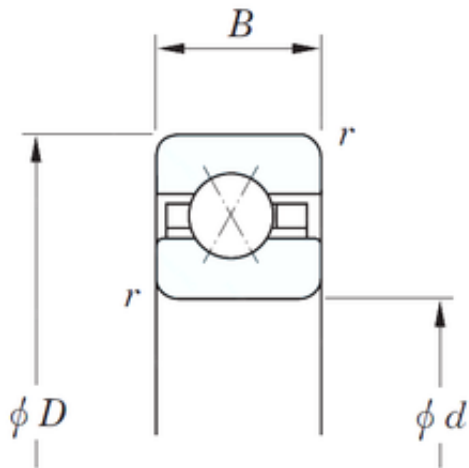

NTA PRECISION AXLE CORP.

101,6 mm x 139,7 mm x 19,05 mm KOYO
KFX040 angular contact ball bearings

Bearing No. KFX040

Size	101.6x139.7x19.05 mm
Bore Diameter	101,6 mm
Outer Diameter	139,7 mm
Width	19,05 mm
d	101,6 mm
D	139,7 mm
B	19,05 mm
C	19,05 mm
r	2 mm
Weight	0,862 Kg
Basic dynamic load rating (C)	24,6 kN
Bearing No.	KFX040
r(min)	2
Cr	24.6
C0r	24.0
Mass(kg)	0.862

KFX040 Bearing 2D drawings and 3D CAD models