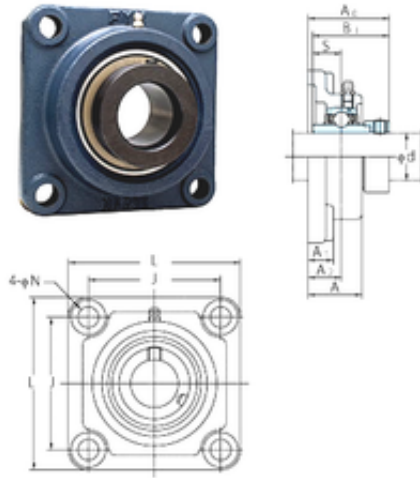

NTA PRECISION AXLE CORP.

FYH NANF201 bearing units

Bearing No. NANF201

Bore Diameter	12 mm
d	12 mm
A0	45,6 mm
A	29,5 mm
A1	15 mm
B1	43,7 mm
J	64 mm
L	86 mm
N	11 mm
S	17,1 mm
Bolt (G)	9,525
A2	19 mm
Weight	0,73 Kg
Basic dynamic load rating (C)	12,8 kN
Basic static load rating (C0)	6,65 kN
Category	Mounted Units & Inserts
Inventory	0.0
Manufacturer Name	FYH BEARING UNITS
Minimum Buy Quantity	N/A
Weight / Kilogram	0
Product Group	M06110

NANF201 Bearing 2D drawings and 3D CAD models