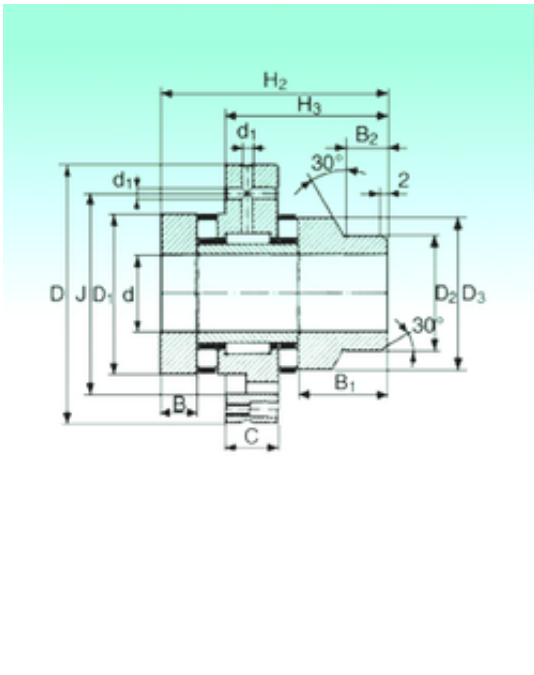

NTA PRECISION AXLE CORP.

ZARF 2575 L TN Bearing 2D drawings and 3D CAD models

25 mm x 75 mm x 10 mm NBS ZARF 2575 L TN complex bearings

Bearing No. ZARF 2575 L TN

Size	25x75x18 mm
Bore Diameter	25 mm
Outer Diameter	75 mm
Width	18 mm
d	25 mm
D	75 mm
C	18 mm
H	50 mm
d1	3,2 mm
B	10 mm
B1	25 mm
B2	11 mm
D1	47 mm
D2	36 mm
D3	45 mm
H1	33 mm
J	58 mm
Thread (G)	M6
Weight	0,84 Kg
Dynamic load rating radial (C)	21,47 kN
Dynamic load rating axial (C)	33,7 kN
Static load rating radial (C0)	34,2 kN
Static load rating axial (C0)	81,7 kN
(Grease) Lubrication Speed	1 800 r/min